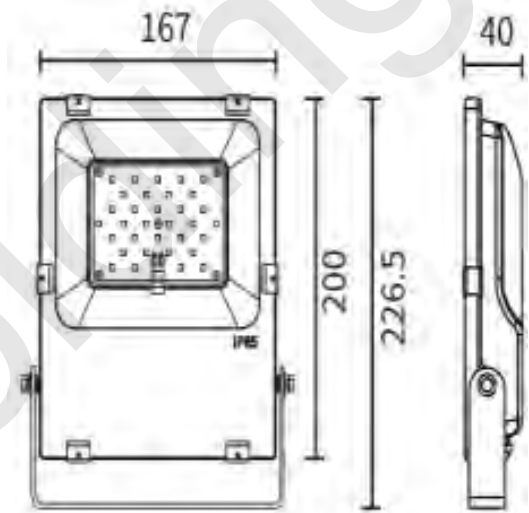

20W and 30W High Luminance LED Flood Lights

Introduction: Geric Holdings Led lighting

High quality aluminum tempered
glass front cover

Same dimensions for the
20W and 30W models

EPSTAR 140lm/W LED chip

Constant current waterproof driver
excellent for outdoor use

Specifications:

Color temperature	4000K-6500K (Cool White)	
Power	20W	30W
Luminous Flux	2800lm	4200lm
Driver Input voltage	AC85-265V 50/60Hz	
Driver	Constant Current fully waterproof	
Power Factor (PF)	>0.95	
CRI (Color Rendering Index)	>80	
Size	167mm x 200mm x 40mm	
Lifespan	50,000 hours	
Warranty	3 years	