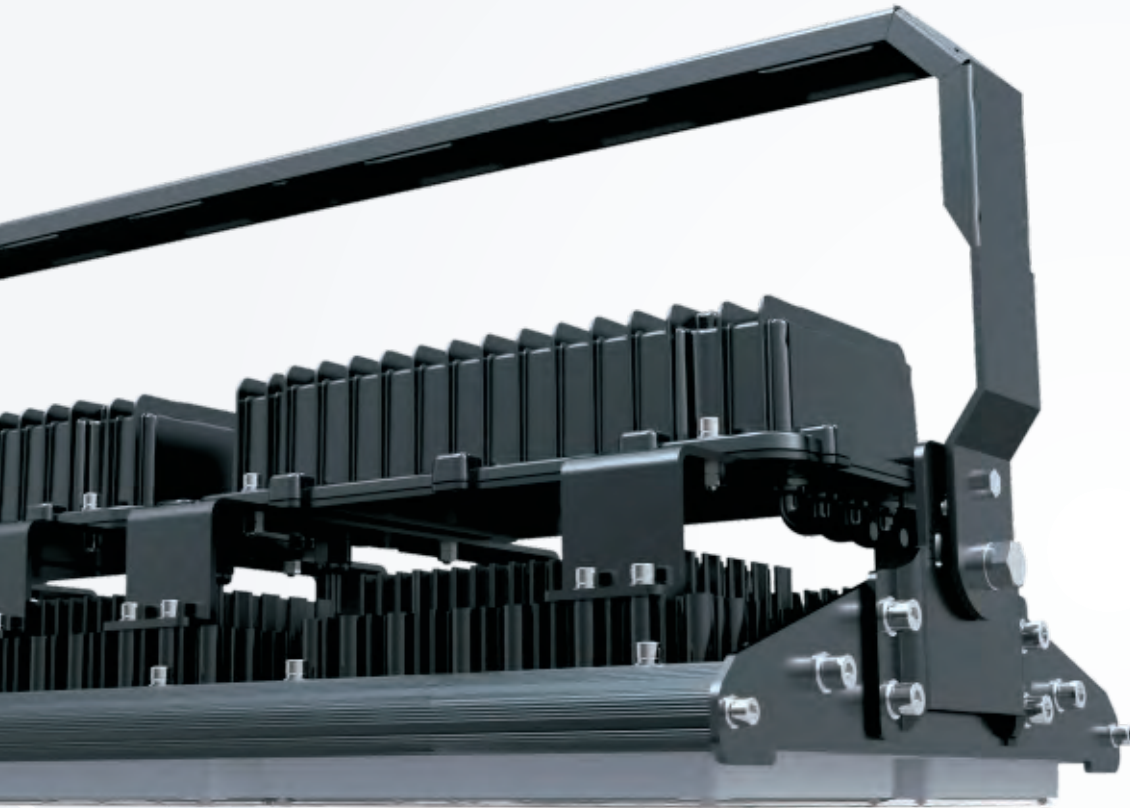

Stadium Series LED Flood Light

- Independent Modular design of the driver box
- Better heat dissipation
- Perfect waterproof performance
- Modular design of the driver box improves production efficiency.
- Fast delivery time for bulk orders
- Convenient for installation and maintenance, better cost performance