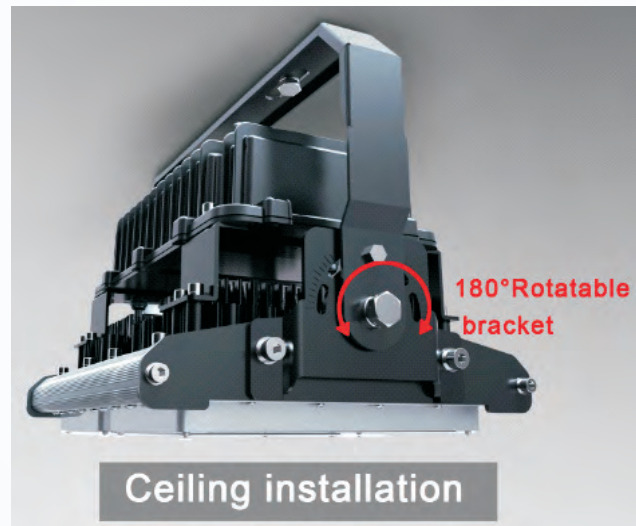

Stadium Series LED Flood Light

240W/360W/480W/720W/960W

- First, adjust the angle you need, finally fasten the floodlights with screws.
- Install the LED Floodlight onto the wall or ground, punch hole on the wall or ground, prepare the expansion screw, and then fasten the floodlight
- Connect the power wire from the Main line to the power wire of the lamp, and then make treatment for water resistance. Pls note that the Brown color wire is Live wire, Blue wire is Null line, the yellow and green wire is Earth line.
- Turn on the power supply to ensure the light is working, Installed.