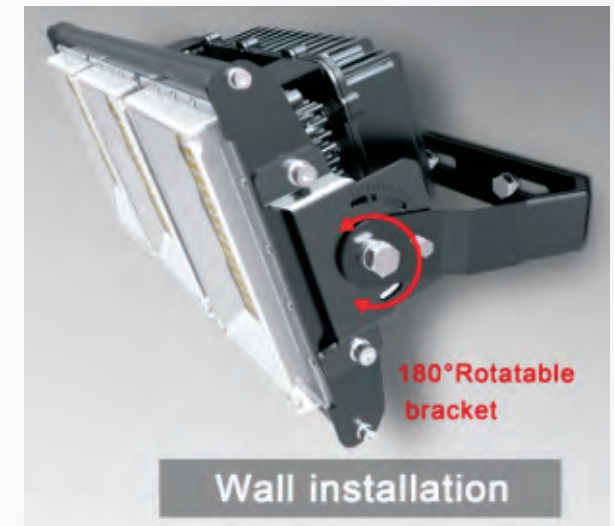

Stadium Series LED Flood Light

240W/360W/480W/720W/960W

- First, adjust the angle you need, finally fasten the floodlights with screws.
- Install the LED Floodlight onto the wall or ground, punch hole on the wall or ground, prepare the expansion screw, and then fasten the floodlight
- Connect the power wire from the Main line to the power wire of the lamp, and then make treatment for water resistance. Pls note that the Brown color wire is Live wire, Blue wire is Null line, the yellow and green wire is Earth line.
- Turn on the power supply to ensure the light is working, Installed.