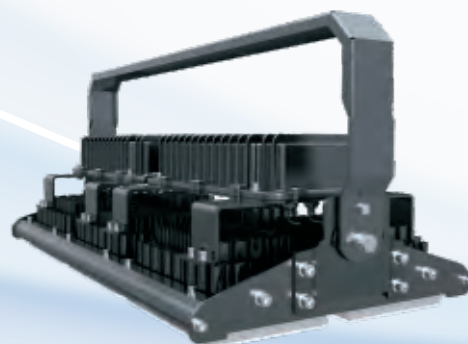

240W/360W/480W/720W/960W

LED Brand: **LUMILEDS**

Beam Angle: 60*100° or 30° or 120°

Color: Black

240W~960W, 130Lm/w

GERIC HOLDINGS (Pty) Ltd

41 GEMSBOK STREET, KOEDOESPOORT Pretoria Gauteng 0186 South Africa

Beam Angle: 60*100° or 30°

LED Brand: **LUMILEDS**

Color: Black

720W

Driver

960W

GERIC HOLDINGS (Pty) Ltd

41 GEMSBOK STREET, KOEDOESPOORT Pretoria Gauteng 0186 South Africa

Pure Aluminum forging Technical
Light Weight but perfect heatsink.

● Better Waterproof

Real IP65 waterproof.
Great waterproof protection.

● Lens Optional

30° or 60x100° or 120°

● Bracket

Bending Bracket design
make more stronger.