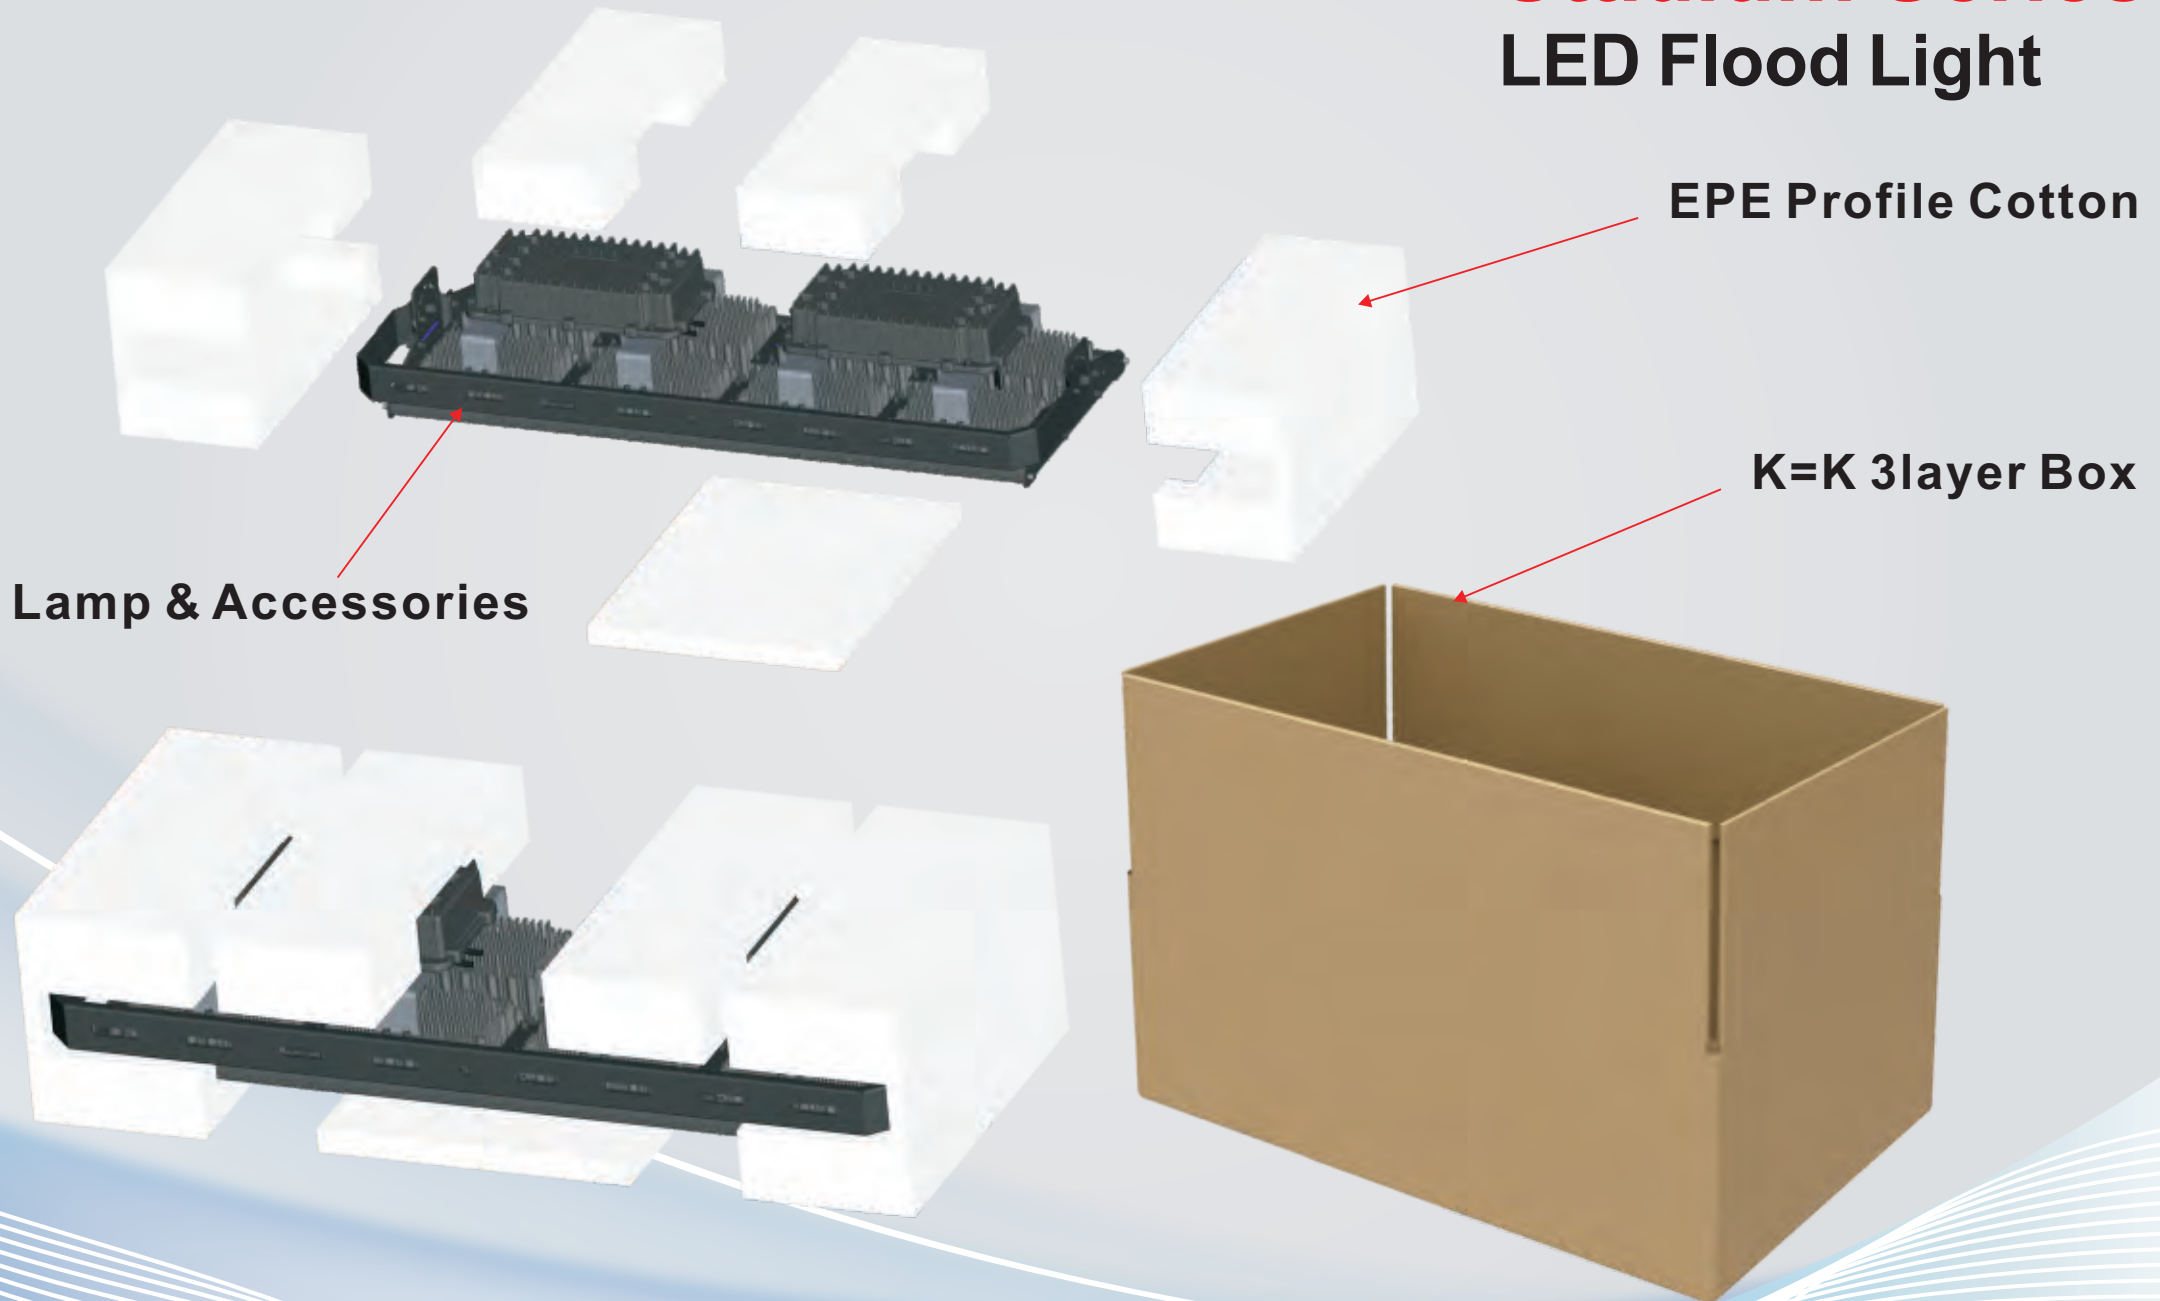

Stadium Series LED Flood Light