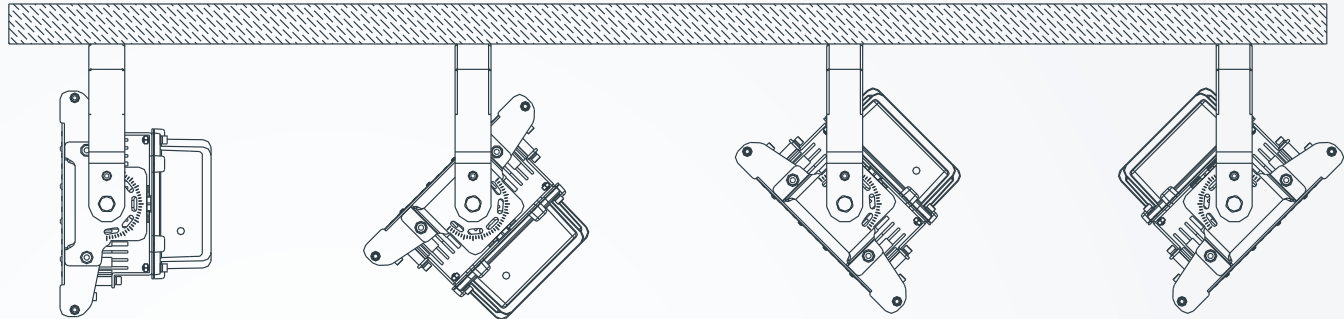

Stadium Series LED Flood Light

240W/360W/480W/720W/960W

- First, adjust the angle you need, finally fasten the floodlights with screws.
- Install the LED Floodlight onto the wall or ground, punch hole on the wall or ground, prepare the expansion screw, and then fasten the floodlight
- Connect the power wire from the Main line to the power wire of the lamp, and then make treatment for water resistance. Pls note that the Brown color wire is Live wire, Blue wire is Null line, the yellow and green wire is Earth line.
- Turn on the power supply to ensure the light is working, Installed.