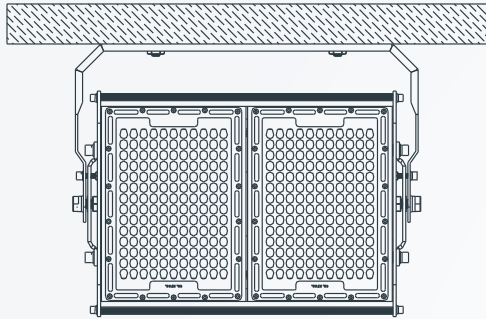

Stadium Series LED Flood Light

240W/360W/480W/720W/960W

- First, adjust the angle you need, finally fasten the floodlights with screws.
- Install the LED Floodlight onto the wall or ground, punch hole on the wall or ground, prepare the expansion screw, and then fasten the floodlight
- Connect the power wire from the Main line to the power wire of the lamp, and then make treatment for water resistance. Pls note that the Brown color wire is Live wire, Blue wire is Null line, the yellow and green wire is Earth line.
- Turn on the power supply to ensure the light is working, Installed.