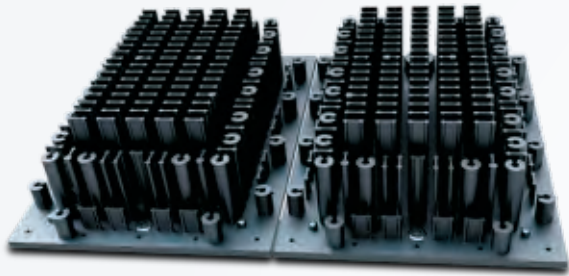

GERIC HOLDINGS (Pty) Ltd

41 GEMSBOK STREET, KOEDOESPOORT Pretoria Gauteng 0186 South Africa

Tel SA: +27 12 332 4077

Cell SA: +27 71 234 8663

Tel USA: +1 954 510 6123

<http://GericHoldings.co.za/>

Stadium Series LED Flood Light

● Modules Design

Modules Design make flexiable combination.

● Perfect Heatsink

Pure Aluminum forging Technical
Light Weight but perfect heatsink.