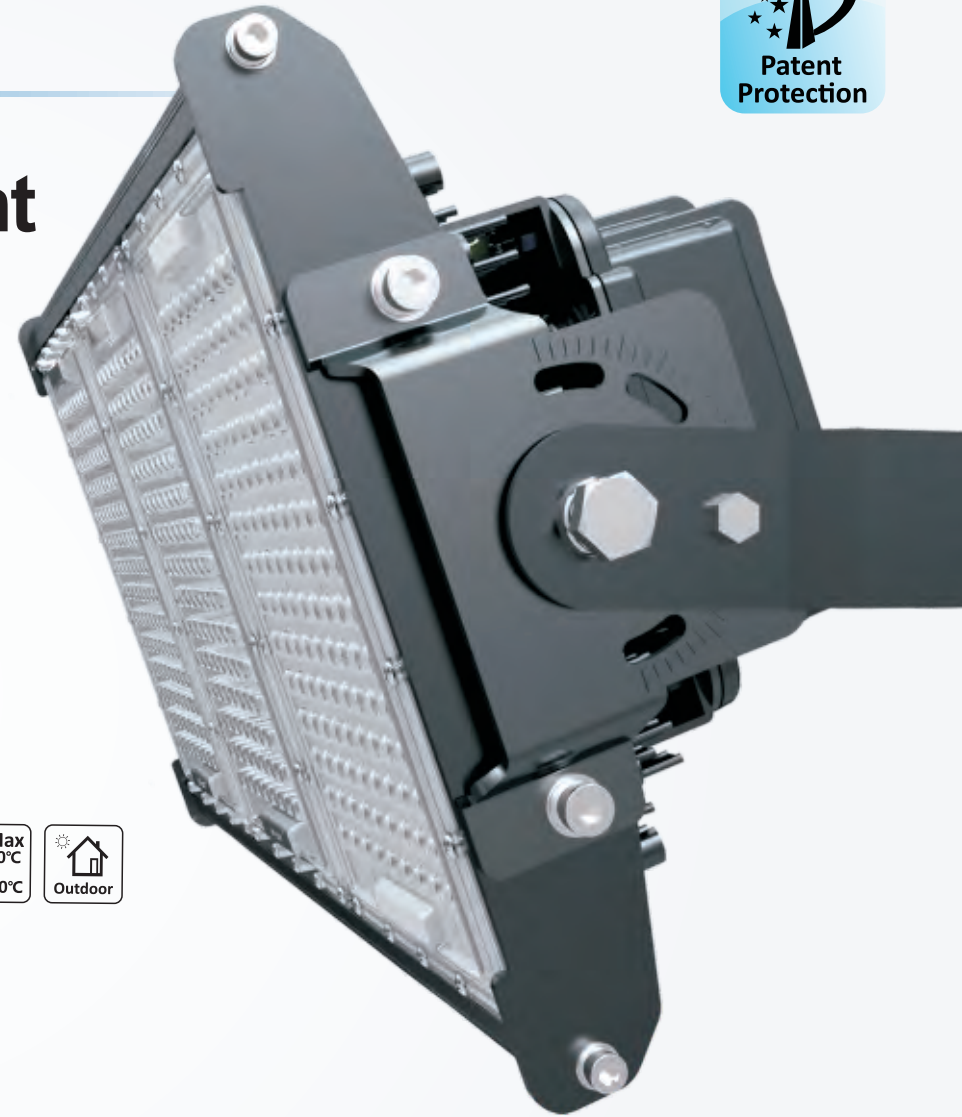

240W/360W/480W/720W/960W

LED Brand: **LUMILEDS**

Beam Angle: 60*100° or 30° or 120°

Color: Black

240W~960W, 130Lm/w

GERIC HOLDINGS (Pty) Ltd

41 GEMSBOK STREET, KOEDOESPOORT Pretoria Gauteng 0186 South Africa

Beam Angle: 60*100° or 30°

LED Brand: **LUMILEDS**

Color: Black

720W

Driver

960W

GERIC HOLDINGS (Pty) Ltd

41 GEMSBOK STREET, KOEDOESPOORT Pretoria Gauteng 0186 South Africa