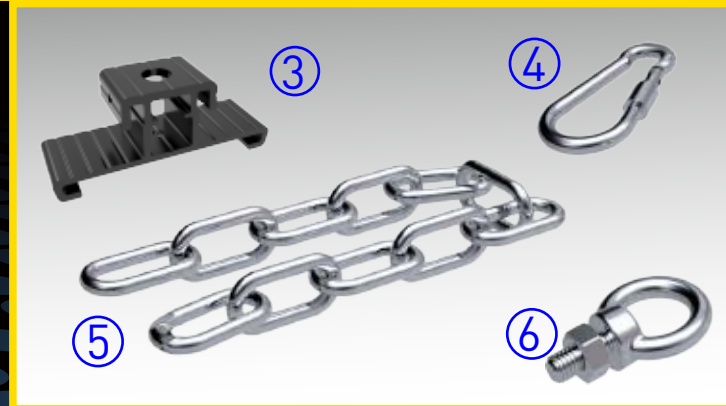

Color: Black+Blue, Black

All color Appearance Available , Custom design is welcome

- **Better Waterproof**

Real IP65 waterproof. Great waterproof protection.

- **Perfect Heatsink**

3D Heatsink design, Wide heatsink area
Heatsink raw material : high heat-conducting aviation aluminum

LED Highbay Light

LED Highbay Light

Led Type: **LUMILEDS**

Optical Performance

Beam angle: 70*120°

Light emitting efficiency > 90%

LED Highbay Light

100W / 150W / 200W / 300W

Accessories

Hanging Installation

1. Safety rope
2. Fixed a hang rope

3. Fixed a rings
4. Hook
5. Chain
6. Ceiling ring

Ceiling installation

2. Fixed a hang rope
7. Stents suction a top

Ceiling installation

LED Highbay Light