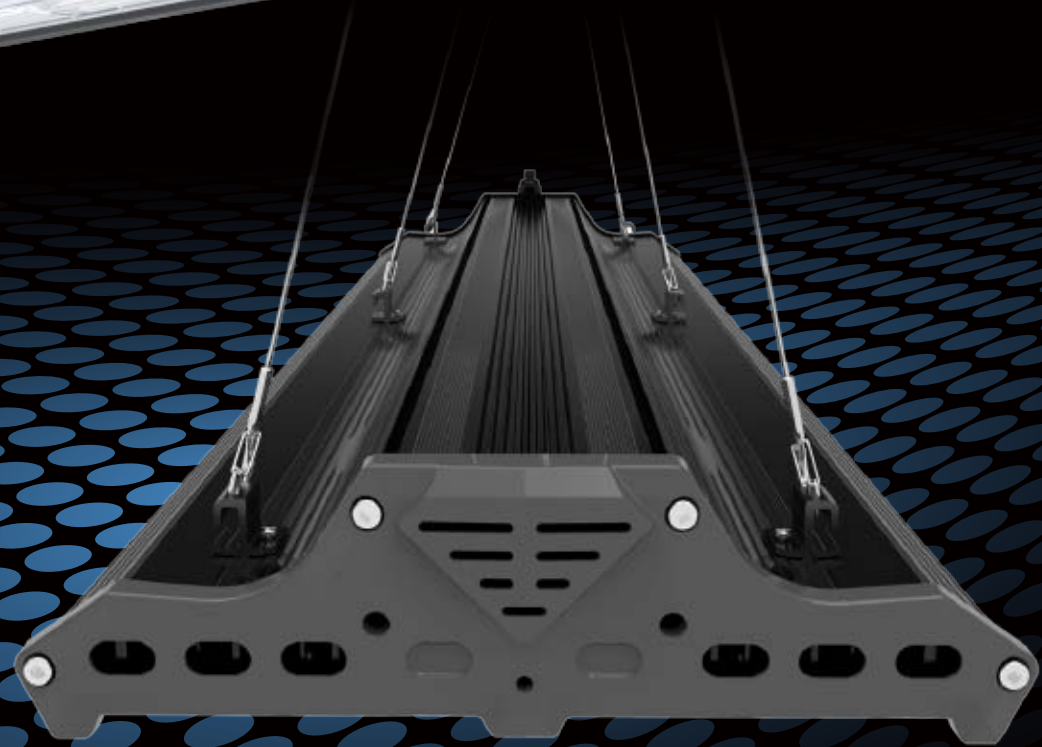

LED Highbay Light

New

Power: 100W / 150W / 200W / 300W

Color: Black+Blue, Black

Beam Angle: 70*120°

Led Type: **LUMILEDS**

Brand Driver: **MW**
MEAN WELL

GERIC HOLDINGS (Pty) Ltd

41 GEMSBOK STREET, KOEDOESPOORT, Pretoria, Gauteng, 0186, South Africa

Tel SA: +27 12 332 4077

Cell SA: +27 71 234 8663

Tel USA: +1 954 510 6123

<http://GericHoldings.co.za>

LED Highbay Light

Power: 100W / 150W / 200W / 300W

Color: Black+Blue, Black

All color Appearance Available , Custom design is welcome

- **Better Waterproof**

Real IP65 waterproof. Great waterproof protection.

- **Perfect Heatsink**

3D Heatsink design, Wide heatsink area
Heatsink raw material : high heat-conducting aviation aluminum

LED Highbay Light

LED Highbay Light

Led Type: **LUMILEDS**

Optical Performance

Beam angle: 70*120°

Light emitting efficiency > 90%

LED Highbay Light

100W / 150W / 200W / 300W