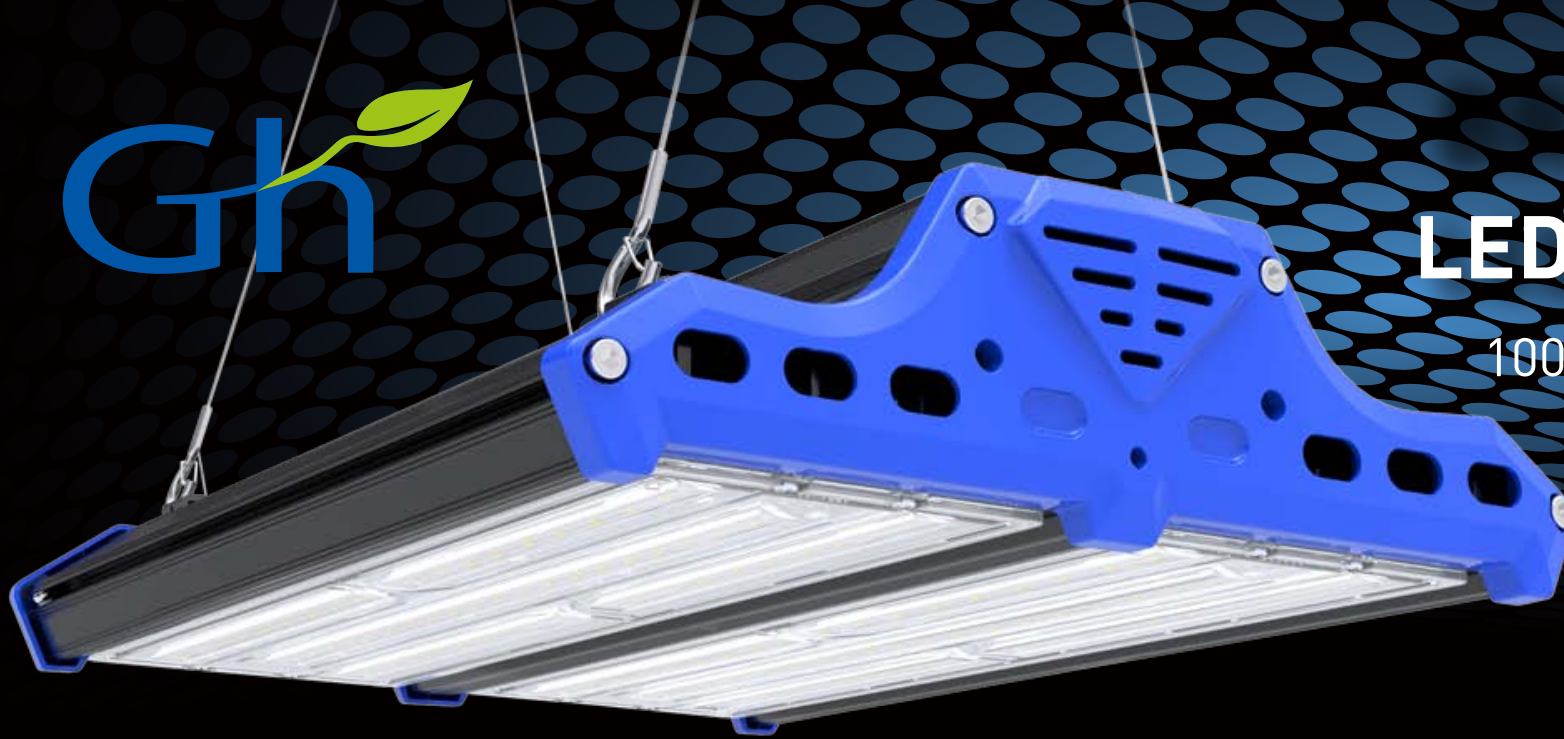

LED Highbay Light

New

Power: 100W / 150W / 200W / 300W

Color: Black+Blue, Black

Beam Angle: 70*120°

Led Type: **LUMILEDS**

Brand Driver: **MW**
MEAN WELL

GERIC HOLDINGS (Pty) Ltd

Color: Black+Blue, Black

All color Appearance Available , Custom design is welcome

- **Better Waterproof**

Real IP65 waterproof. Great waterproof protection.

- **Perfect Heatsink**

3D Heatsink design, Wide heatsink area
Heatsink raw material : high heat-conducting aviation aluminum

LED Highbay Light

LED Highbay Light

Led Type: **LUMILEDS**

Optical Performance

Beam angle: 70*120°

Light emitting efficiency > 90%

LED Highbay Light

100W / 150W / 200W / 300W