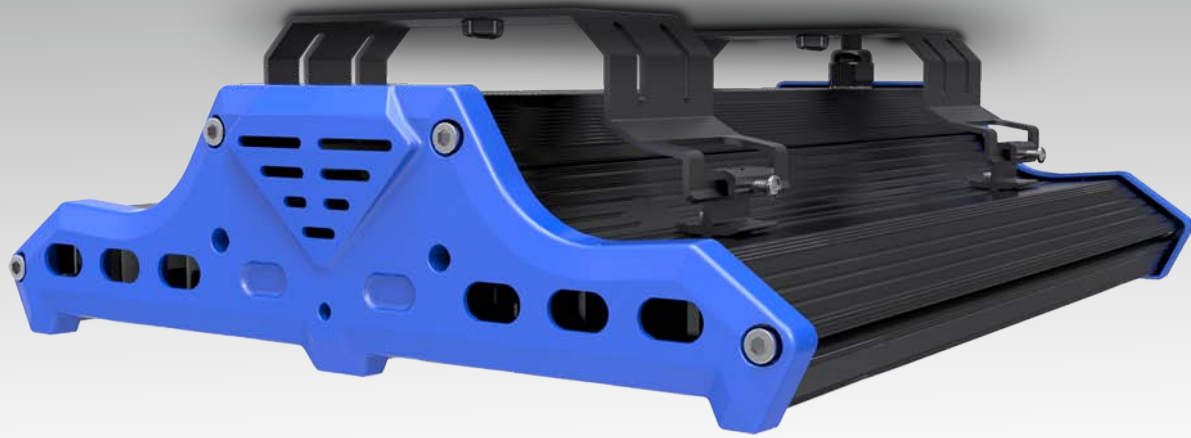

Color: Black+Blue, Black

All color Appearance Available , Custom design is welcome

- **Better Waterproof**

Real IP65 waterproof. Great waterproof protection.

- **Perfect Heatsink**

3D Heatsink design, Wide heatsink area
Heatsink raw material : high heat-conducting aviation aluminum

LED Highbay Light

LED Highbay Light

Led Type: **LUMILEDS**

Optical Performance

Beam angle: 70*120°

Light emitting efficiency > 90%

LED Highbay Light

100W / 150W / 200W / 300W

Accessories

Hanging Installation

1. Safety rope
2. Fixed a hang rope

3. Fixed a rings
4. Hook
5. Chain
6. Ceiling ring

Ceiling installation

2. Fixed a hang rope
7. Stents suction a top

Ceiling installation

LED Highbay Light