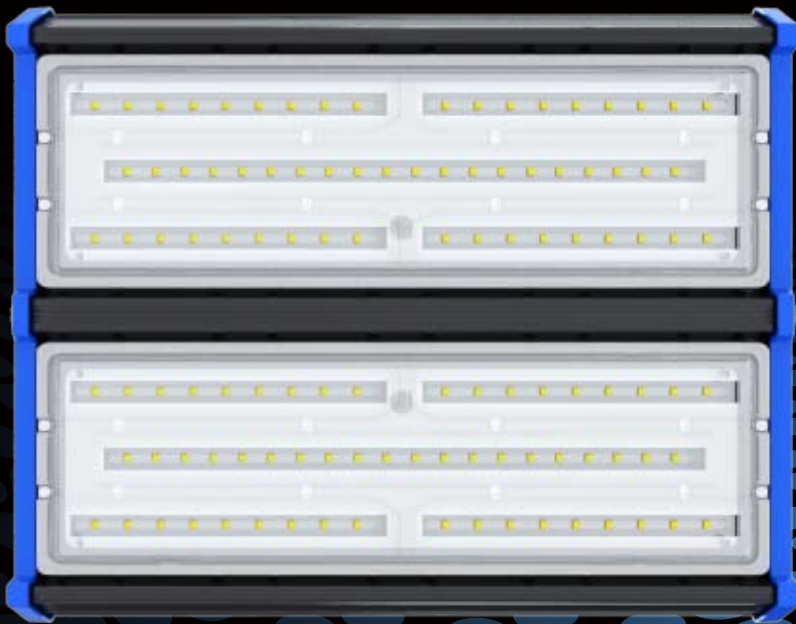

LED Highbay Light

New

Power: 100W / 150W / 200W / 300W

Color: Black+Blue, Black

Beam Angle: 70*120°

Led Type: **LUMILEDS**

Brand Driver: **MW**
MEAN WELL

GERIC HOLDINGS (Pty) Ltd

Color: Black+Blue, Black

All color Appearance Available , Custom design is welcome

- **Better Waterproof**

Real IP65 waterproof. Great waterproof protection.

- **Perfect Heatsink**

3D Heatsink design, Wide heatsink area
Heatsink raw material : high heat-conducting aviation aluminum

LED Highbay Light

LED Highbay Light

Led Type: **LUMILEDS**

Optical Performance

Beam angle: 70*120°

Light emitting efficiency > 90%

LED Highbay Light

100W / 150W / 200W / 300W