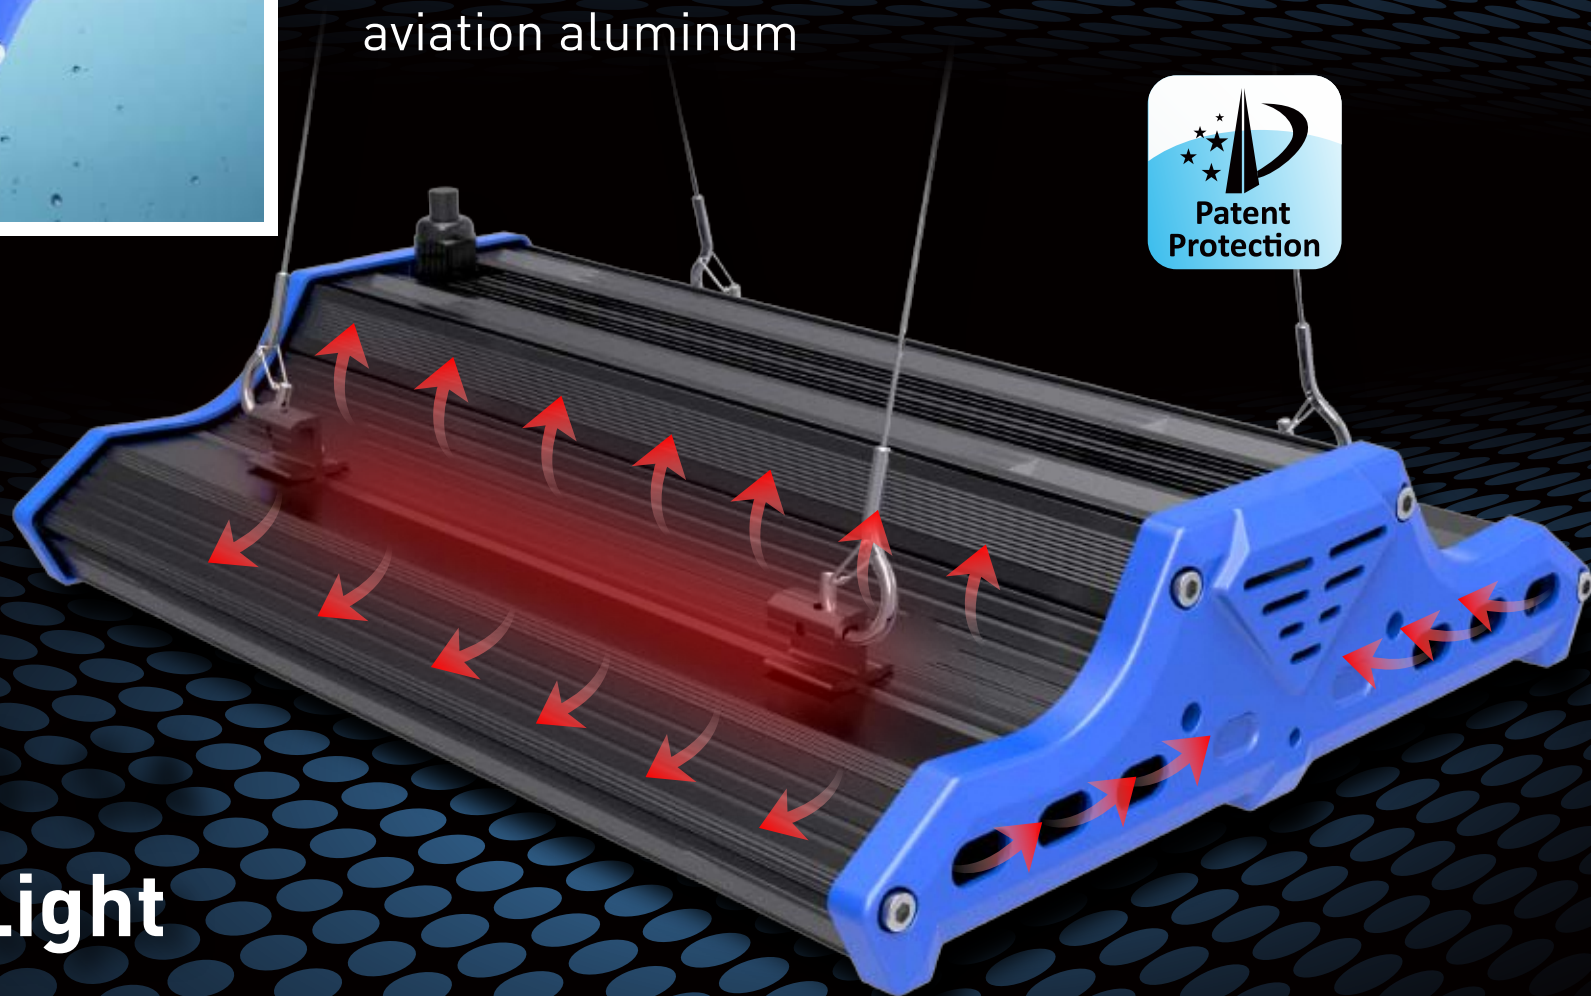

Color: Black+Blue, Black

All color Appearance Available , Custom design is welcome

- **Better Waterproof**

Real IP65 waterproof. Great waterproof protection.

- **Perfect Heatsink**

3D Heatsink design, Wide heatsink area
Heatsink raw material : high heat-conducting aviation aluminum

LED Highbay Light

LED Highbay Light

Led Type: **LUMILEDS**

Optical Performance

Beam angle: 70*120°

Light emitting efficiency > 90%

LED Highbay Light

100W / 150W / 200W / 300W