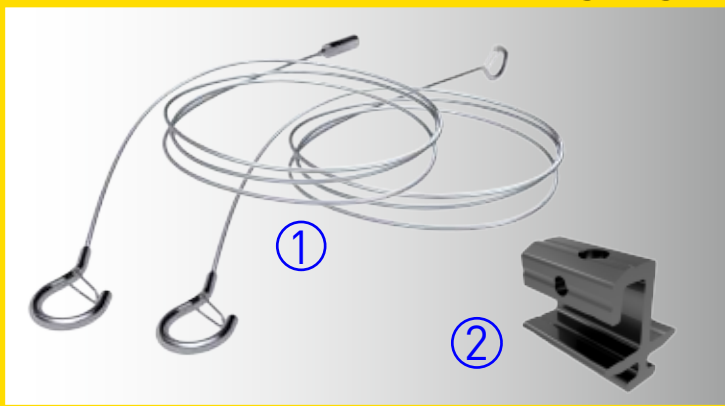

Color: Black+Blue, Black

All color Appearance Available , Custom design is welcome

- **Better Waterproof**

Real IP65 waterproof. Great waterproof protection.

- **Perfect Heatsink**

3D Heatsink design, Wide heatsink area
Heatsink raw material : high heat-conducting aviation aluminum

LED Highbay Light

LED Highbay Light

Led Type: **LUMILEDS**

Optical Performance

Beam angle: 70*120°

Light emitting efficiency > 90%

LED Highbay Light

100W / 150W / 200W / 300W

Accessories

Hanging Installation

1. Safety rope
2. Fixed a hang rope

3. Fixed a rings
4. Hook
5. Chain
6. Ceiling ring

Ceiling installation

2. Fixed a hang rope
7. Stents suction a top

Ceiling installation

LED Highbay Light