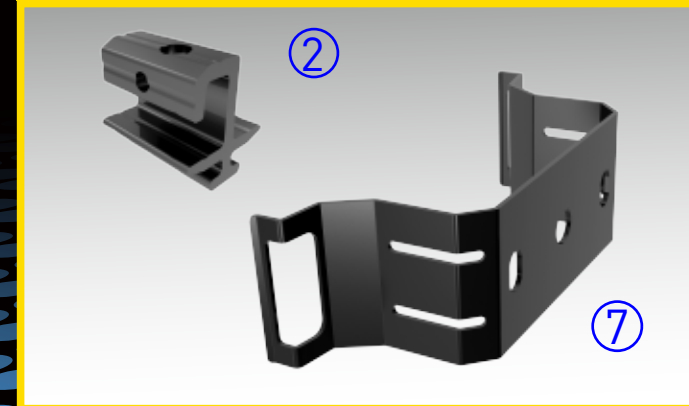

LED Highbay Light

LED Highbay Light

Led Type: **LUMILEDS**

Optical Performance

Beam angle: 70*120°

Light emitting efficiency > 90%

LED Highbay Light

100W / 150W / 200W / 300W

Accessories

Hanging Installation

1. Safety rope
2. Fixed a hang rope

3. Fixed a rings
4. Hook
5. Chain
6. Ceiling ring

Ceiling installation

2. Fixed a hang rope
7. Stents suction a top

Ceiling installation

LED Highbay Light