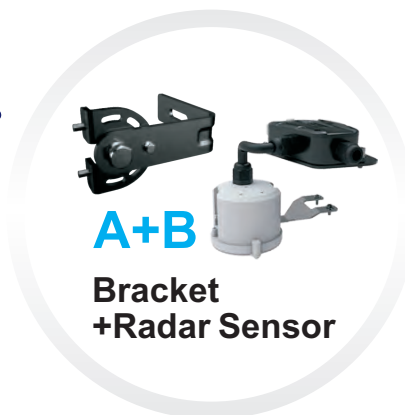

Cell SA: +27 71 234 8663

Tel USA: +1 954 510 6123

<http://GericHoldings.co.za>

Linear LED Highbay Light

Color: Black+Red/Black
Blue/Green

Driver Brand: 

Led Brand: LUMILEDS

Linear LED Highbay Light