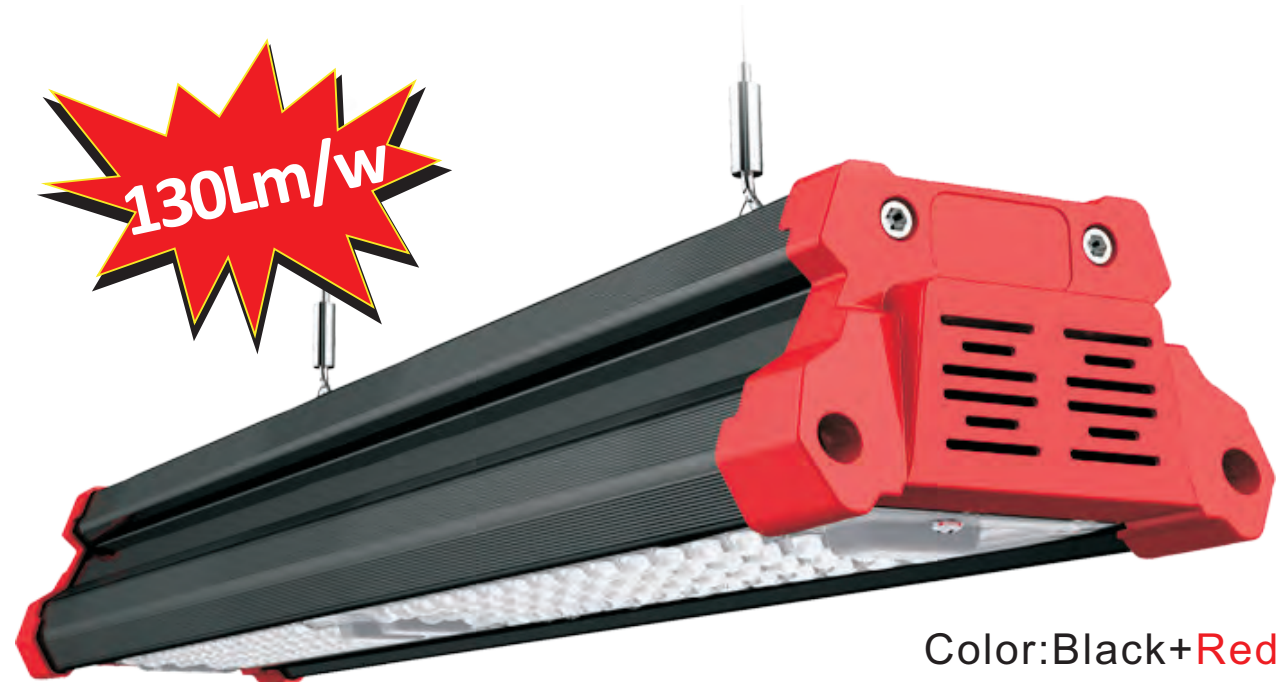

Color:Black+Red